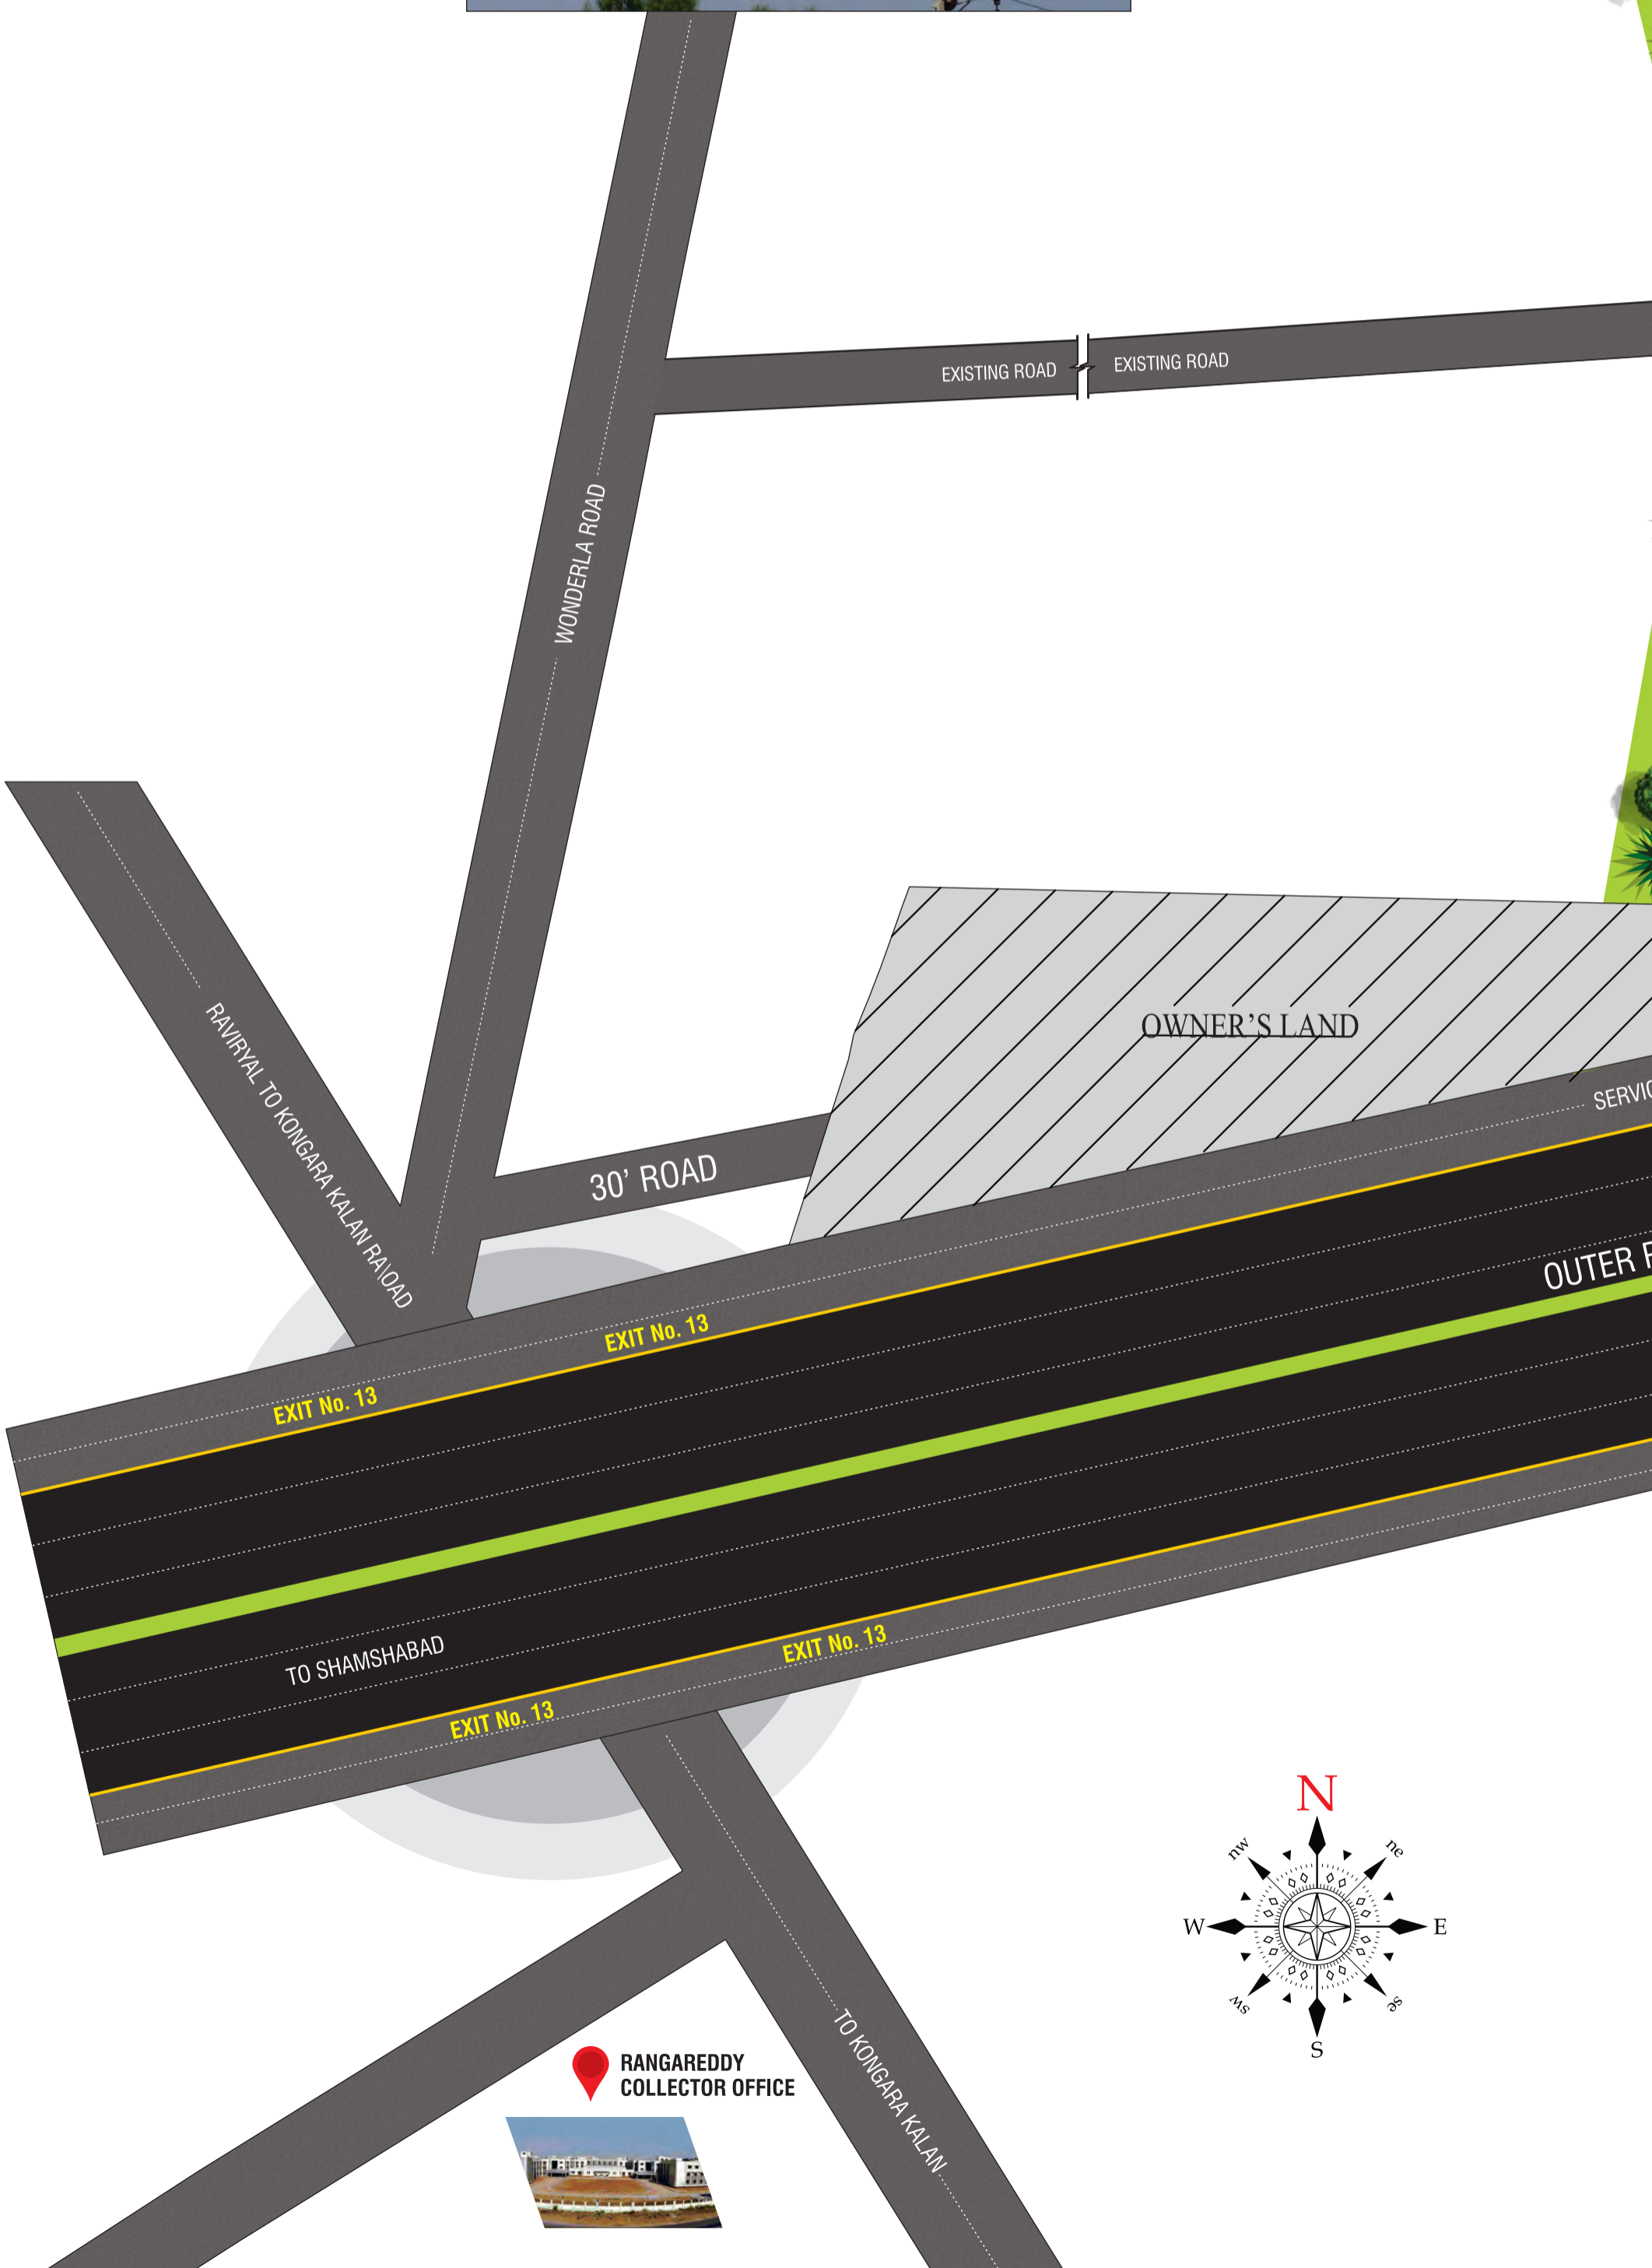

TATA Aerospace

TCS Adibatla

LAYOUT PLAN

Plan showing in Survey No. 15, 28, 62, 81, 201, 202, 203 and 278
 Situated at Kongara Kalan Village,
 Ravirala, Maheshwaram Mandal,
 Ranga Reddy District, Telangana State.